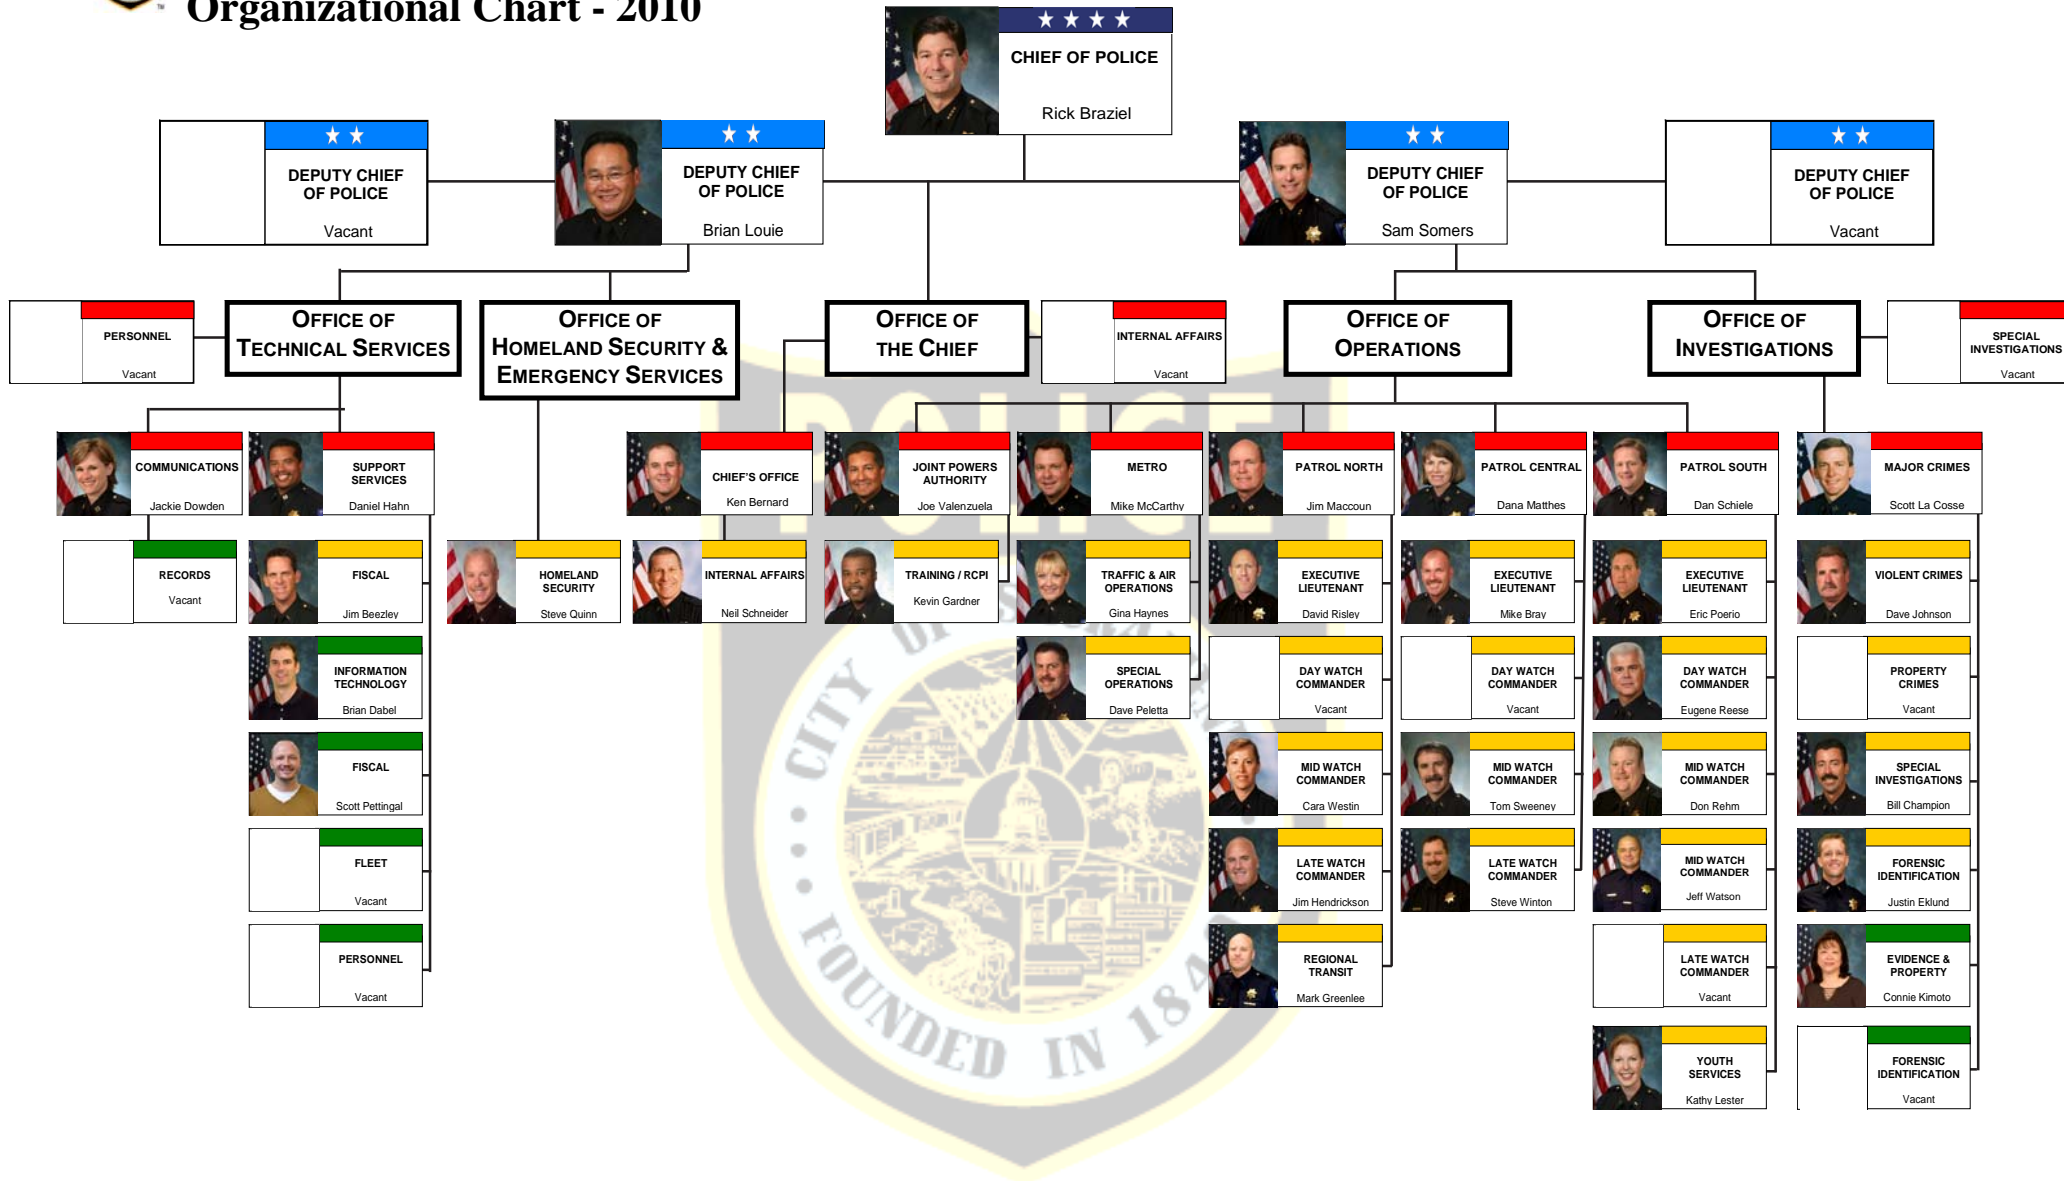

Sacramento Police Department

Organizational Chart - 2010

	Sworn Commanding Officers of the rank of Captain
	Sworn Commanding Officers of the rank of Lieutenant
	Civilian Commanding Officers comparable to the rank of Lieutenant